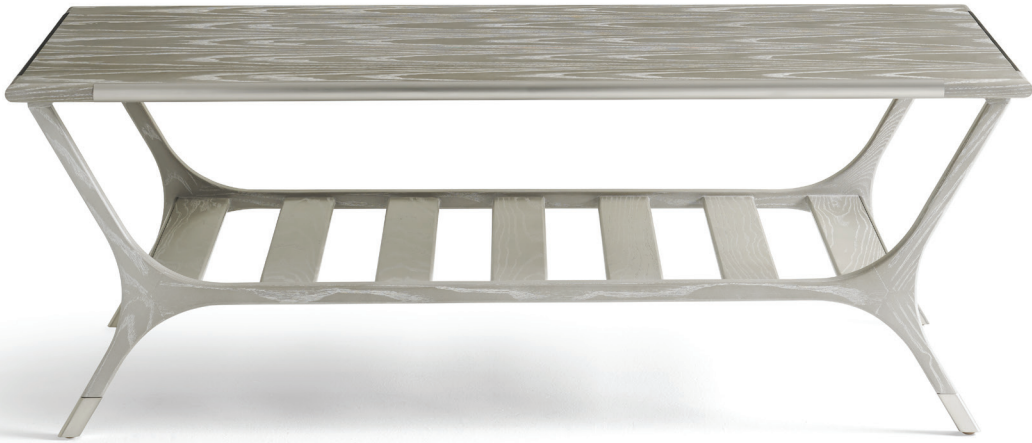

EDWARD LEWIS  
FERRELL+MITTMAN

---

BRANWELL COCKTAIL TABLE

CT8211

Dimensions: 52"W x 26"D x 18"H

Ash with Satin Nickel Accents

DESIGN: BARRY GORALNICK